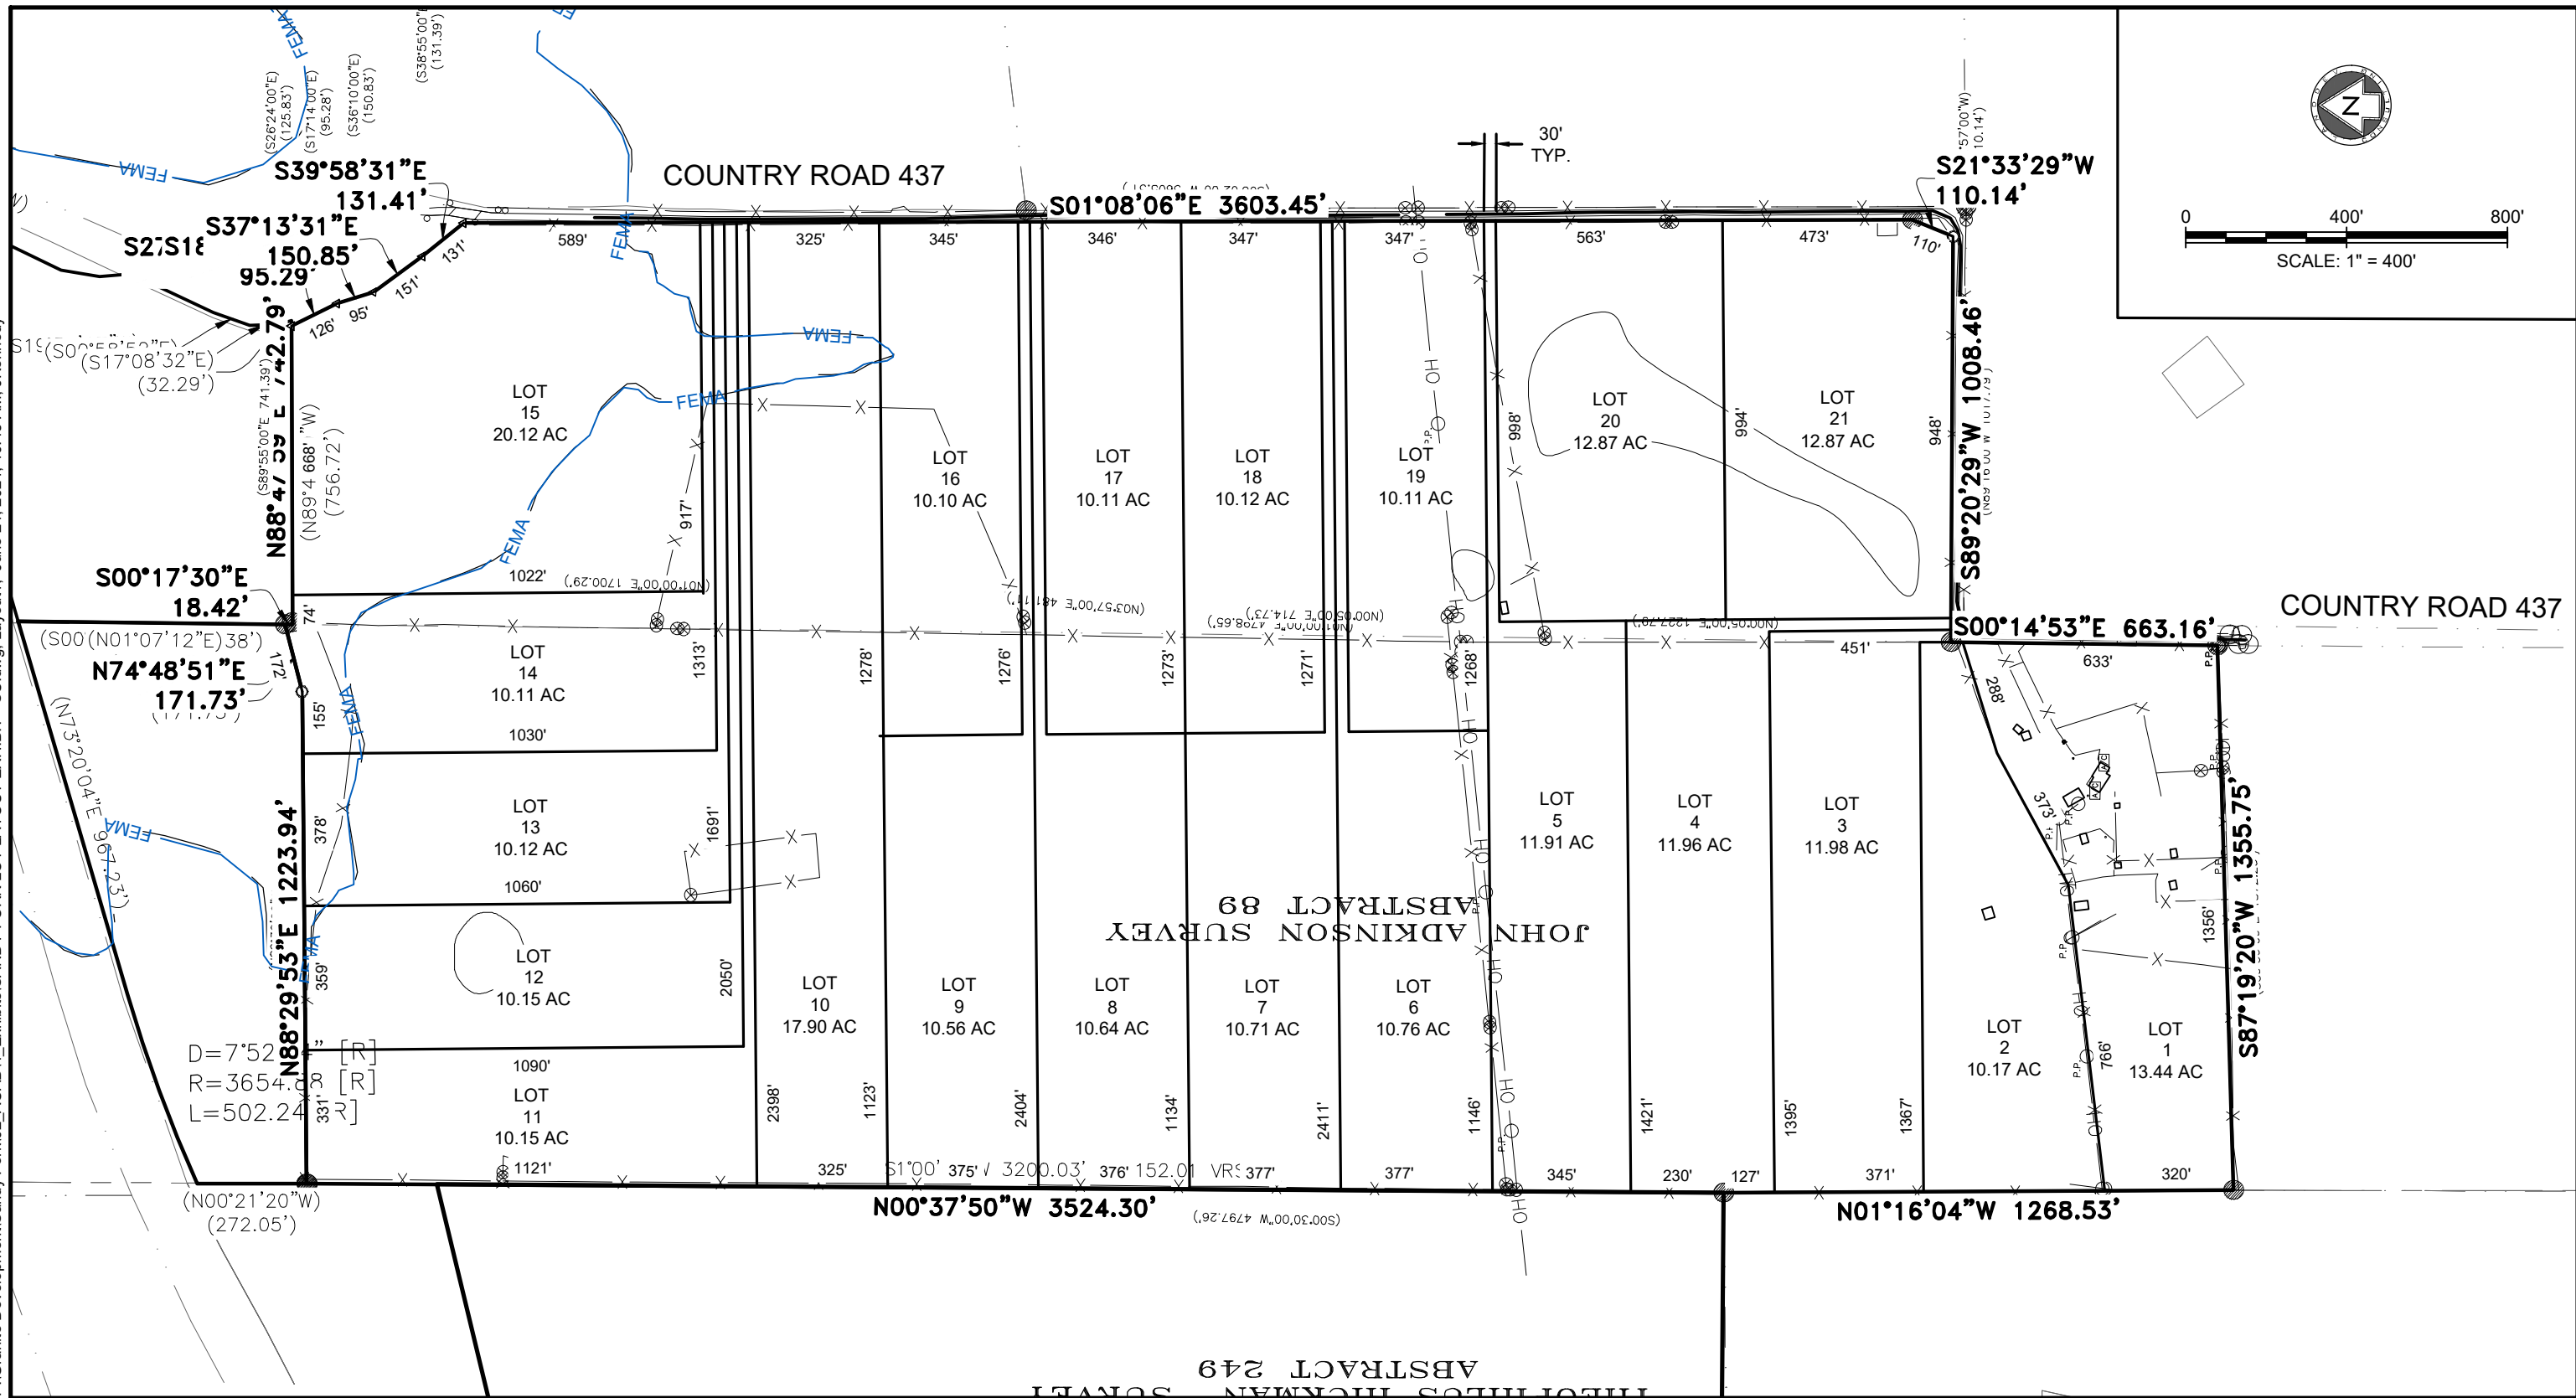

P:\Granite Development\Sandy Fork\K02\_ACAD\4\_ Exhibit\SANDY FORK LOT LAYOUT EXHIBIT - SC.dwg, Layout1, June 21, 2021, 10:45 AM, J.Kennedy

# LOT LAYOUT EXHIBIT

SANDY FORK, TEXAS  
MAY 2021